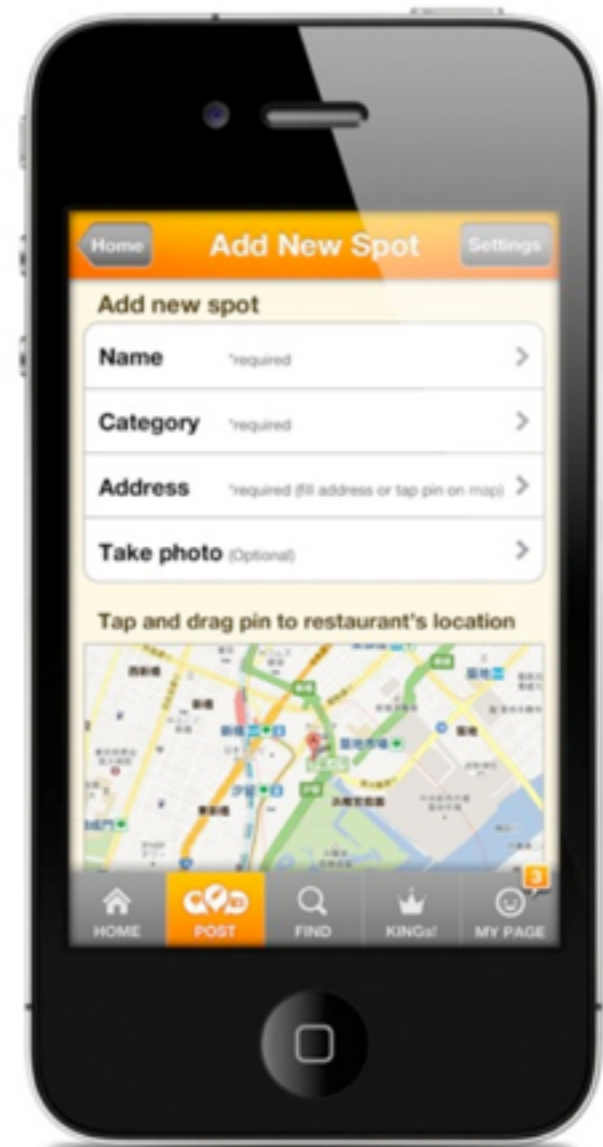

'13
DeNA "Manga Box - マンガボックス"
iOS / Android app
Part : Service design, Art Direction, UI design

'13
DeNA "Manga Box - マンガボックス"
iPad
Part : Service design, Art Direction, UI design

'13

DeNA “アプリゼミ” 未就学時向け教育アプリ

iOS / Android / SP / Tablet app

Part : Contents Design, Art Direction, UI design

'13

DeNA “アプリゼミ” 未就学時向け教育アプリ

iOS / Android / SP / Tablet app

Part : Contents Design, Art Direction, UI design

'11
Dentsu Inc. "FoodKING"
iOS app
Part : Planning, Art Direction, UI design