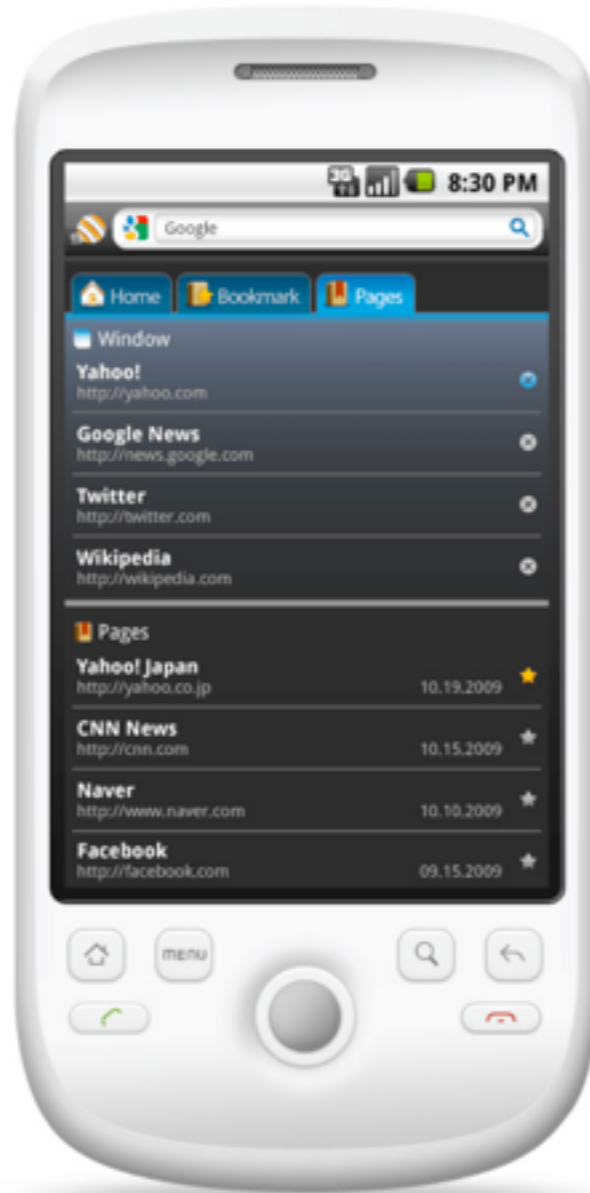

'09
jig.jp "SPIDERS" RSS Browser
Android app
Part : UI design